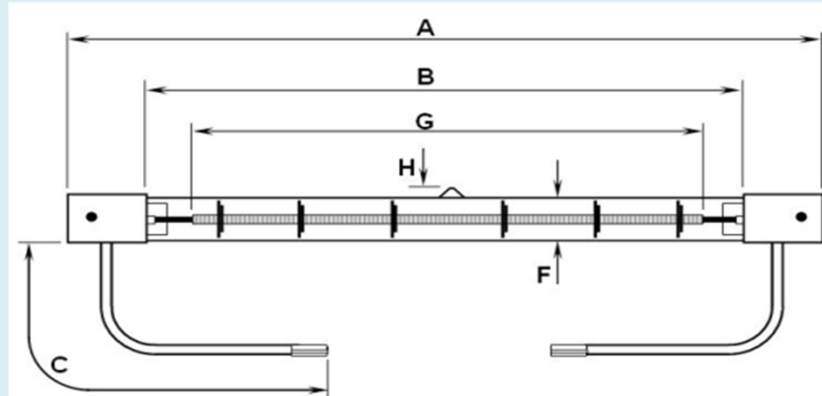

Lamp Product Data Specification

VICTORY

Lamp Product Code: **54242055**

Version No.: **1**

Issue Date: **24.02.2015**

Coating Coverage (where applic.) :-

Dimensions (in mm) :-

(Overall Length) A	353
(Inside Cap to Cap Length) B	0
(Lead Length) C	230
(Secondary Length) D	0
(UnHeated/Other Length) E	0
(Tube Dia) F	10.5
(Heat Length) G	270
(Pip Height) H	0

Additional Data:

Technical Data :-

Volts	235
Watts	2000
Finish	Clear Reflective Coat
Cap	SK15
Colour Temp. (°K)	2700
Life (hrs)	5000
Burning Position	Horizontal
Leads	0
Termination	Crimp Bootlace

IMPORTANT: Please refer all enquiries to our offices for alternatives &/or changes.